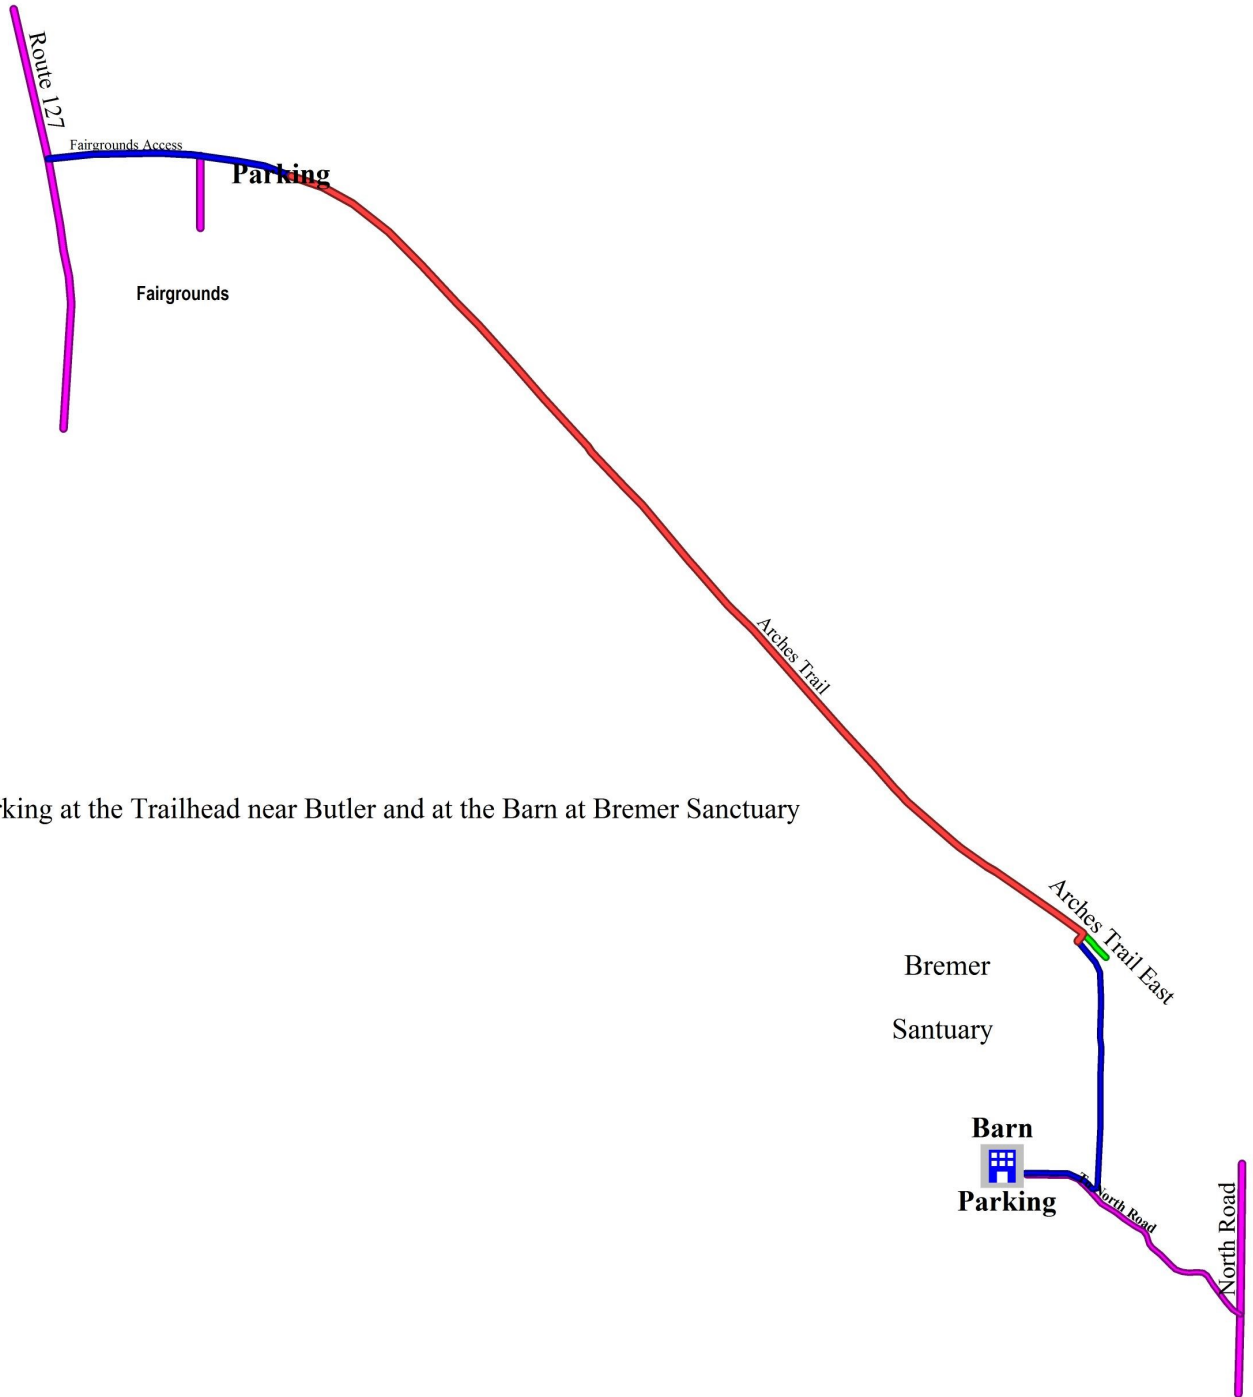

# Arches Rail Trail and Access

Parking at the Trailhead near Butler and at the Barn at Bremer Sanctuary